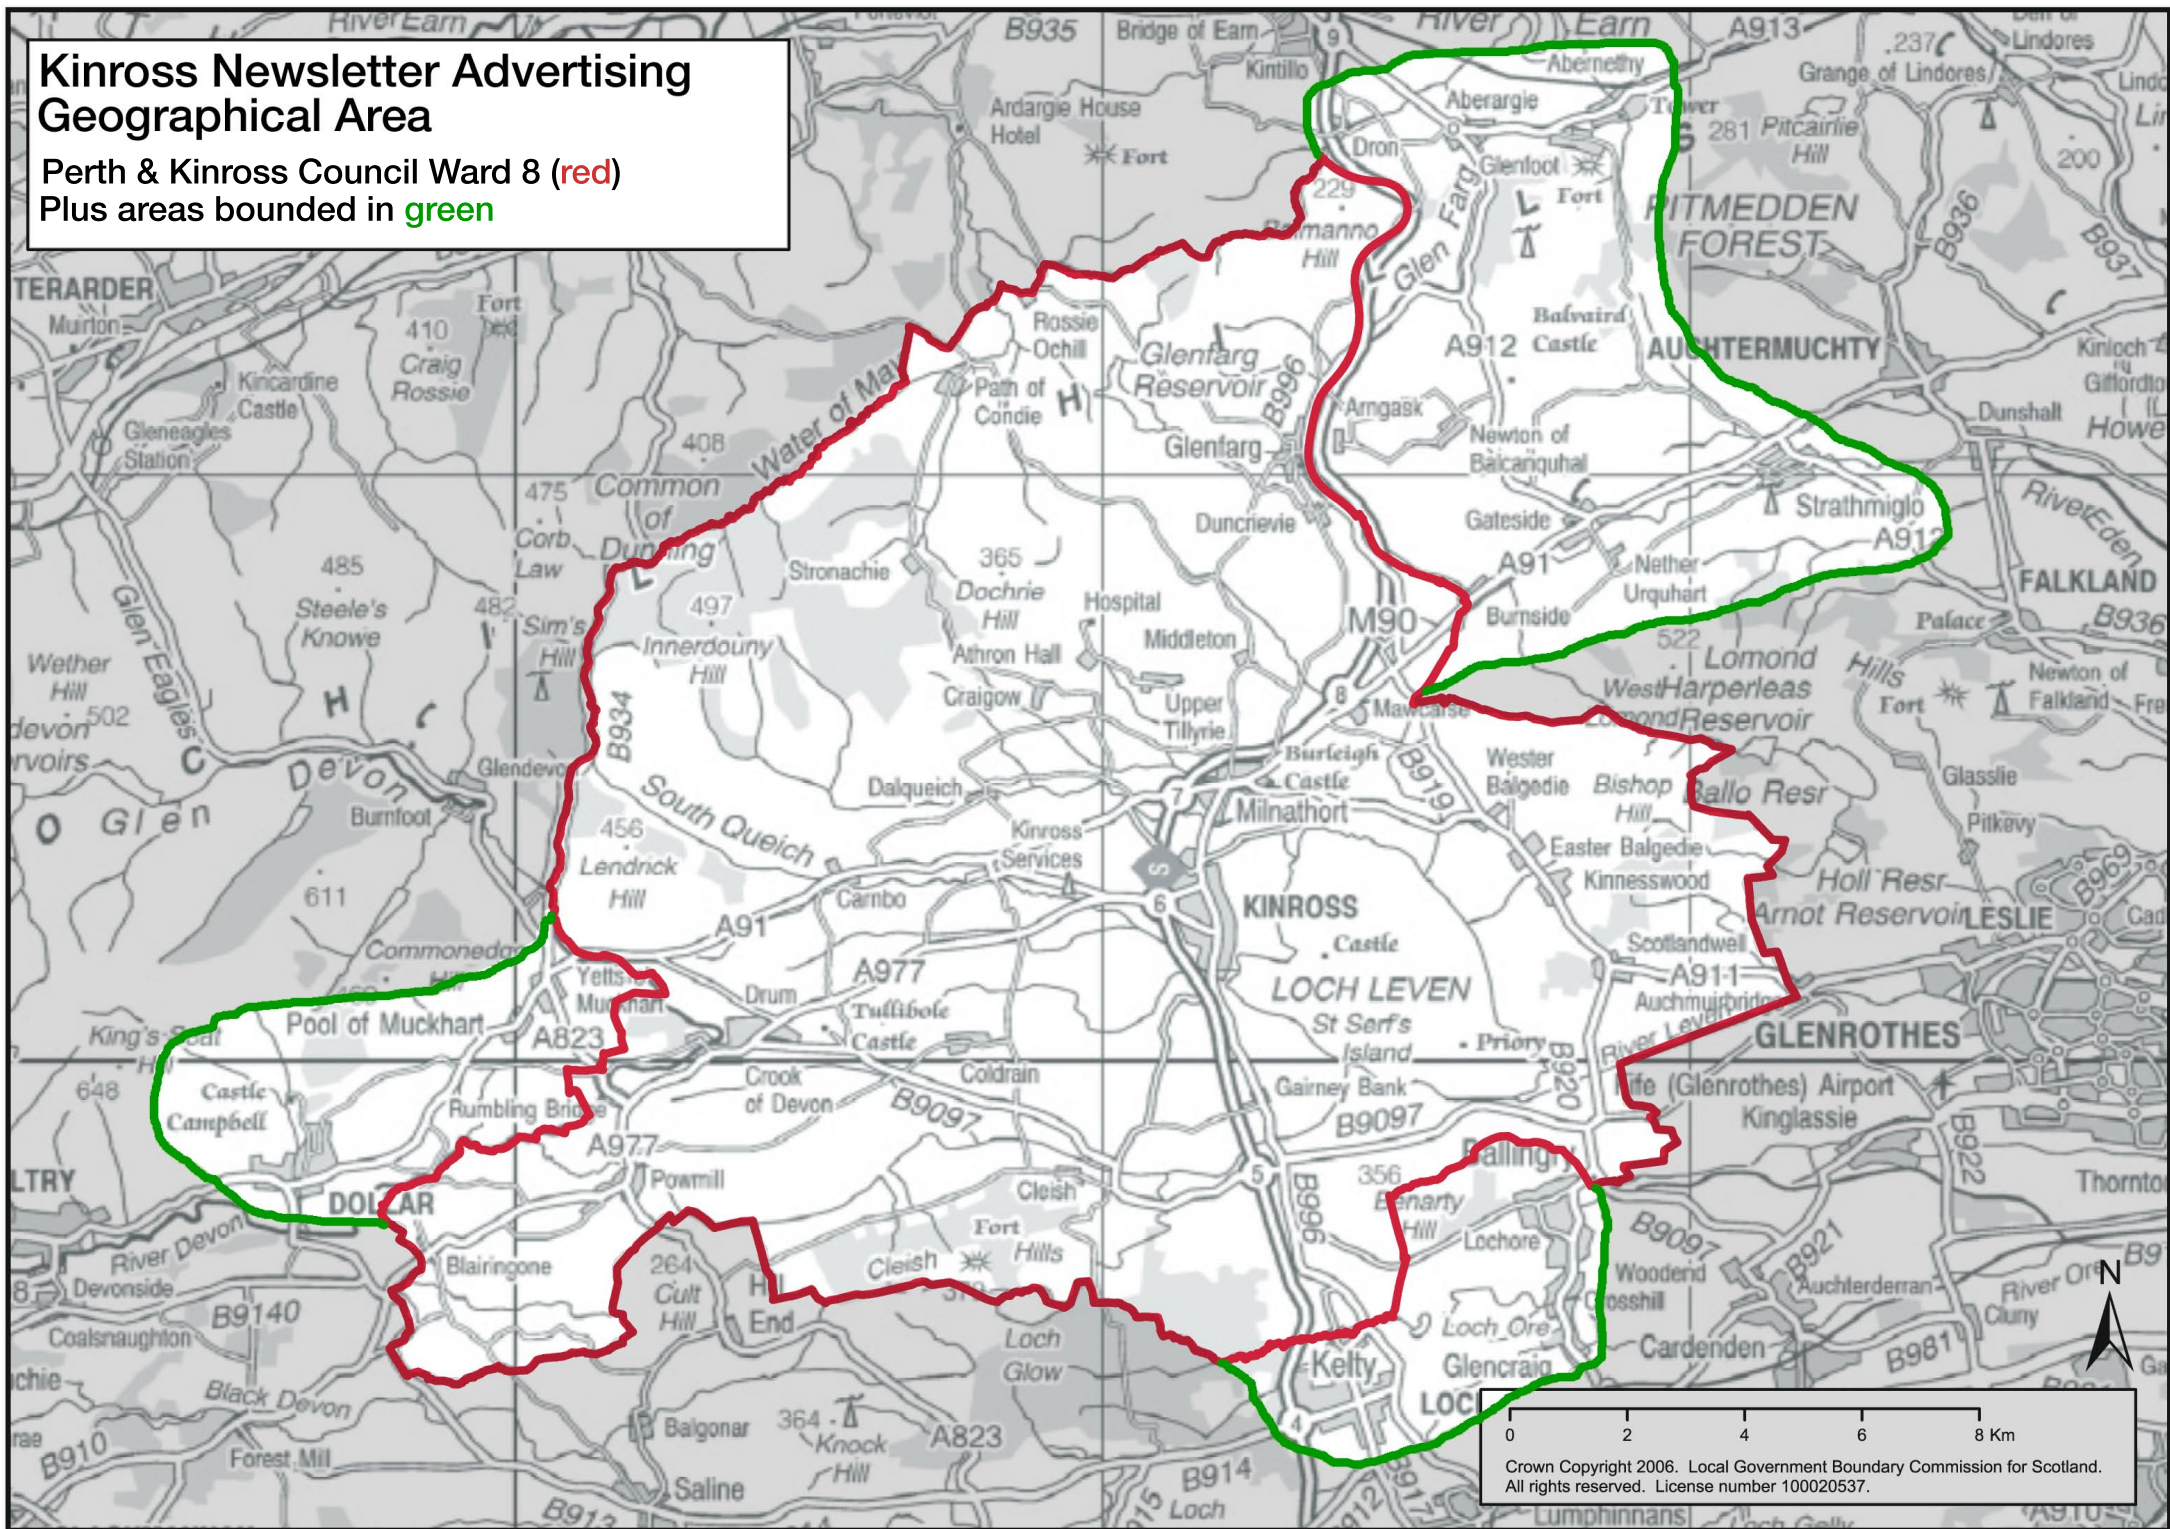

Kinross Newsletter Advertising Geographical Area

Perth & Kinross Council Ward 8 (red)

Plus areas bounded in green

Crown Copyright 2006. Local Government Boundary Commission for Scotland. All rights reserved. License number 100020537.